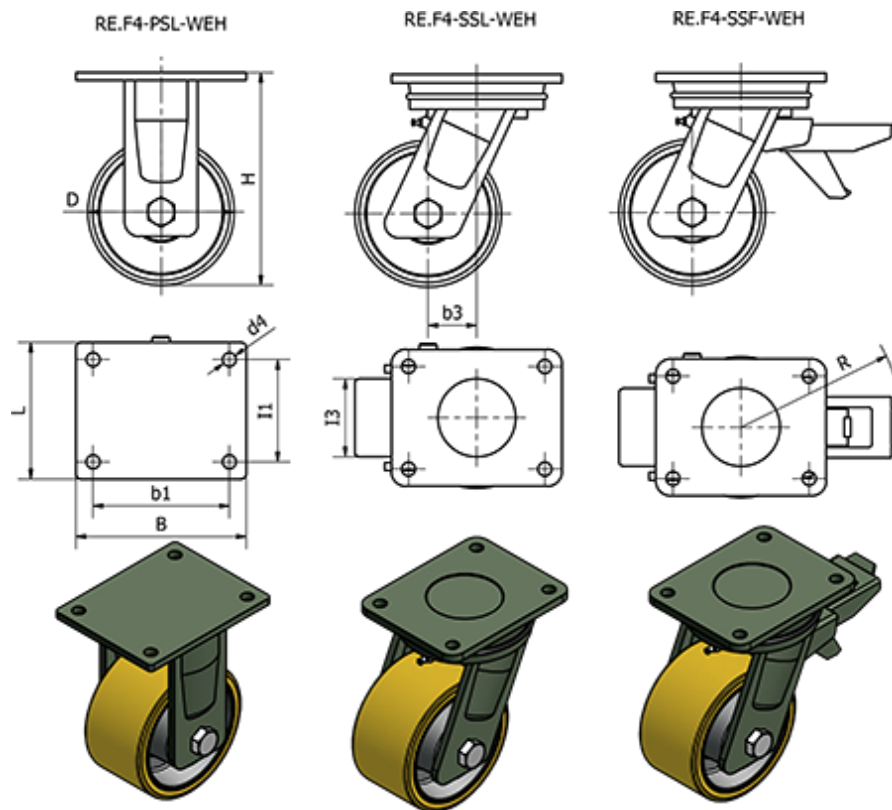

Article number: 2314451432

Description: E+G Cast iron wheel 451432
RE.F4-300-SSL-WEH - Turning plate wo/brake

Measures

B	= 200	I1	= 120
b1	= 160	I3	= 80
b3	= 81	L	= 160
Code	= 451432	R	= 166
D	= 300	Rolling resistance (N)	= 6000
d4	= 17	Type	= RE.F4-300-SSL-WEH
Dynamic carrying capacity (N)	= 23000	Weight (g)	= 2167
H	= 365		